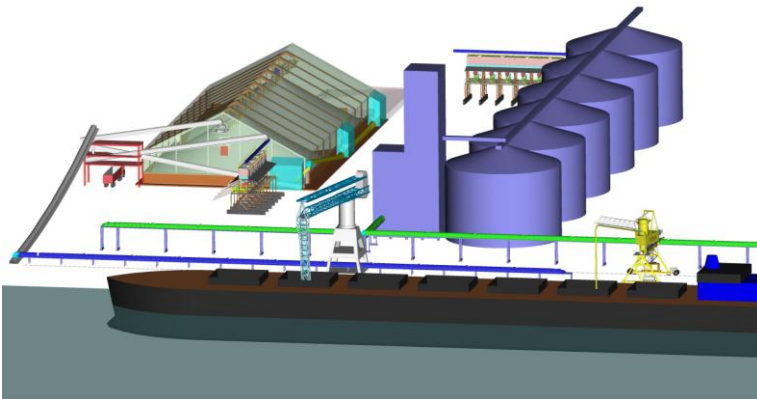

**1 GRAIN TERMINAL AND 1 FERTILIZER
TERMINAL INCLUDING :**

1 NIV 600
1 SIMPORTER 1000 TPH
Conveyors
12 bagging stations
1 flat storage building of 40 000 m³
(silo supplied by CHIEF)
Civil engineering works, engineering,
process analysis